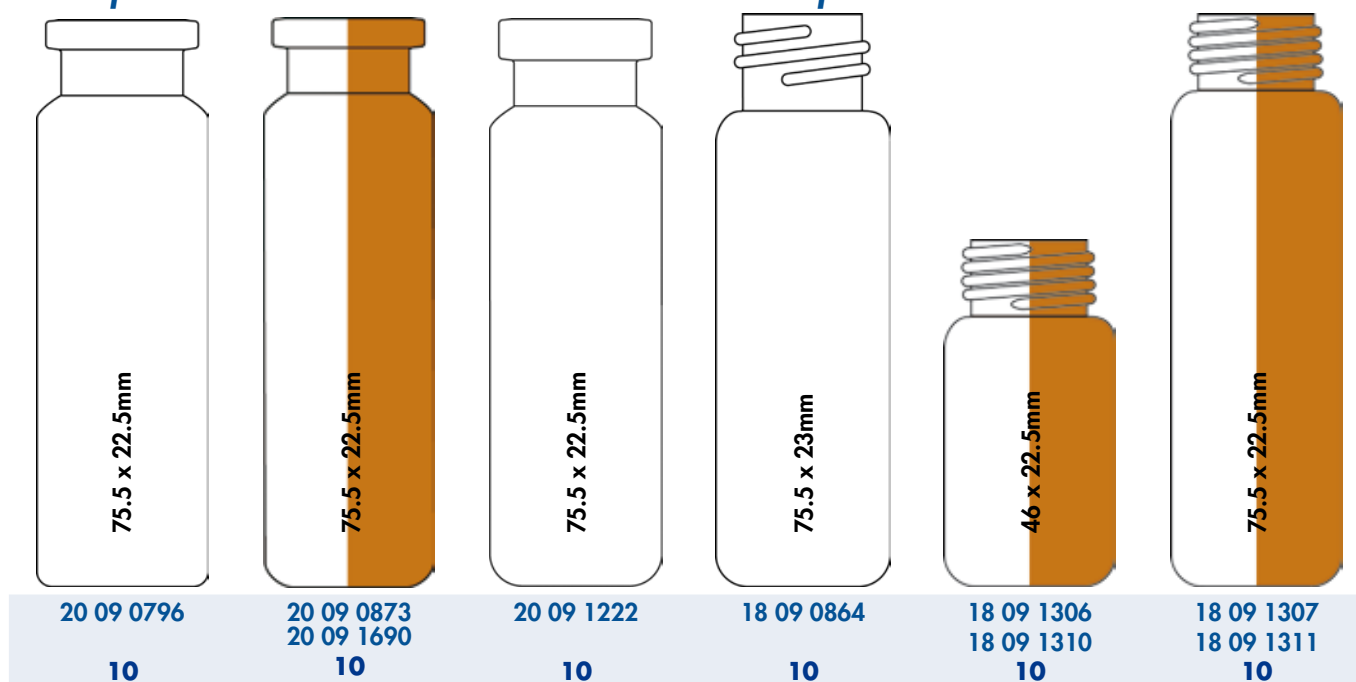

20 09 0343
10

15 09 1703
15 09 1774
19

15 09 1657
15 09 1800
19

18 09 1704
19

20 09 1705
19

Headspace ND20

Headspace ND20

Headspace ND18

Snap Cap Vials

Micro-Inserts for wide opening

Micro-Inserts for small opening

Screw Neck ND13

Shell Vials, 4ml (Insert)

Crimp Neck ND8

Inserts for 96 Position Block Systems (RITTER)

Shell Vials, 1ml (Insert)