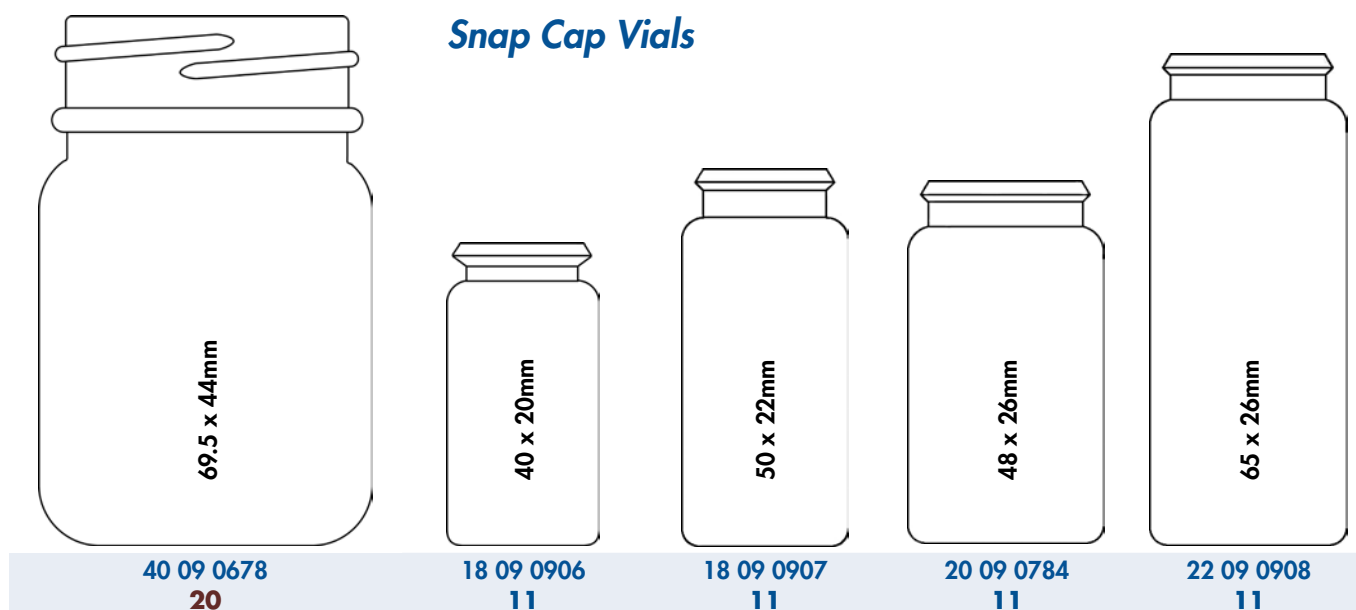

Snap Cap Vials

Micro-Inserts for wide opening

Micro-Inserts for small opening

Screw Neck ND13

Shell Vials, 4ml (Insert)

Crimp Neck ND8

Inserts for 96 Position Block Systems (RITTER)

Shell Vials, 1ml (Insert)