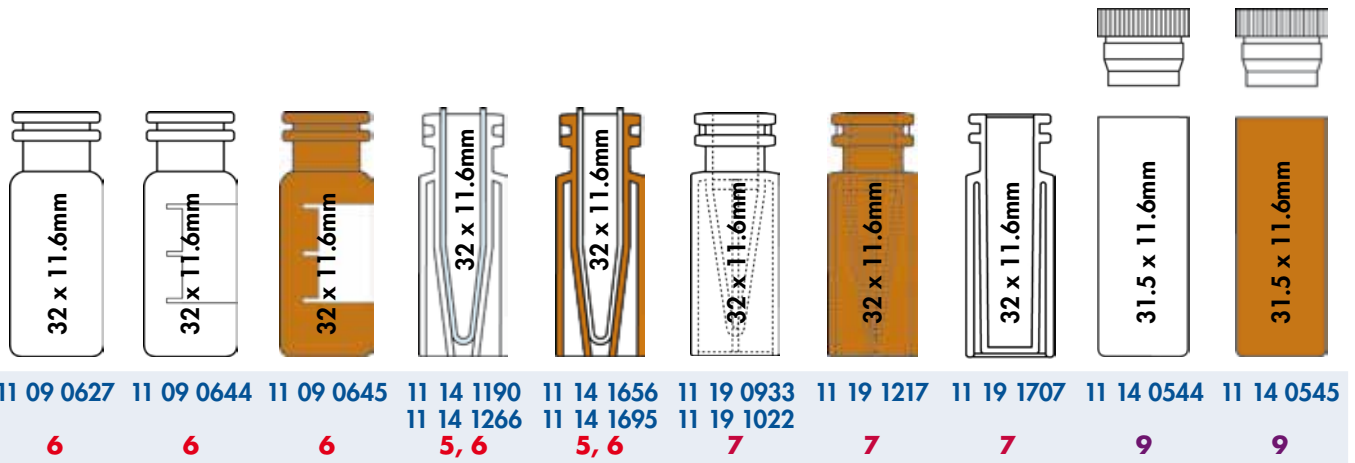

Snap Cap Vials

Micro-Inserts for wide opening

Micro-Inserts for small opening

Screw Neck ND13

Shell Vials, 4ml (Insert)

Crimp Neck ND8

Inserts for 96 Position Block Systems (RITTER)

Shell Vials, 1ml (Insert)

Crimp Neck ND11

Snap Ring ND11

Shell Vials, 2ml

Short Thread ND9

Screw Neck ND8, small opening

Screw Neck ND10, wide opening