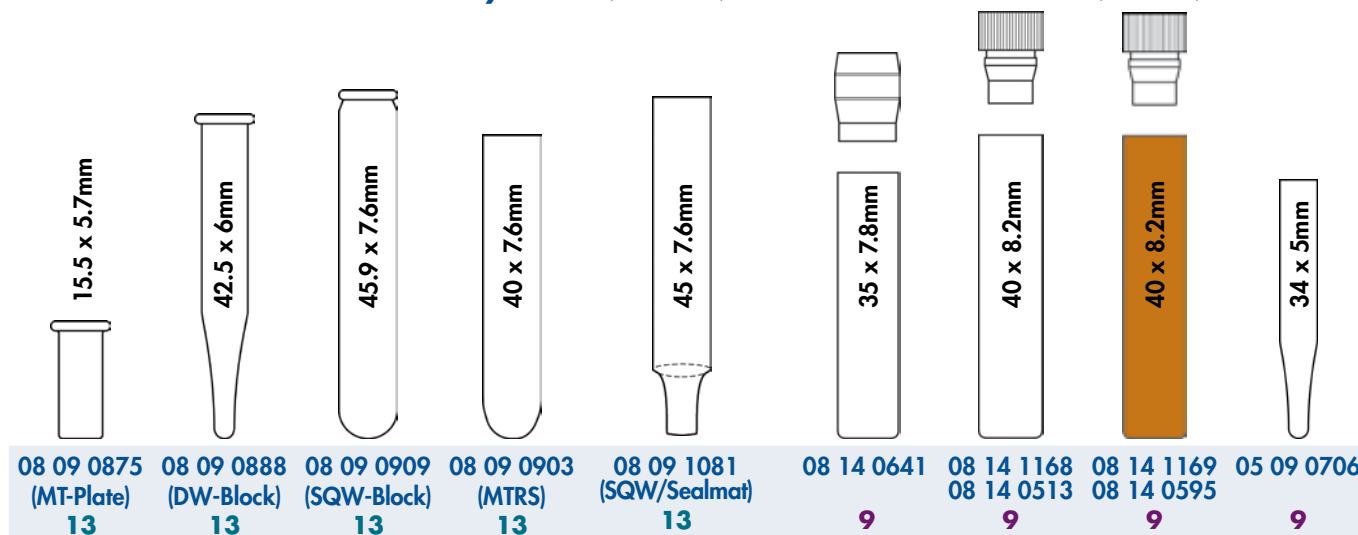

Snap Cap Vials

Micro-Inserts for wide opening

Micro-Inserts for small opening

Screw Neck ND13

Shell Vials, 4ml (Insert)

Crimp Neck ND8

Inserts for 96 Position Block Systems (RITTER)

Shell Vials, 1ml (Insert)

Crimp Neck ND11

Snap Ring ND11

Shell Vials, 2ml

Short Thread ND9

Screw Neck ND8, small opening

Screw Neck ND10, wide opening