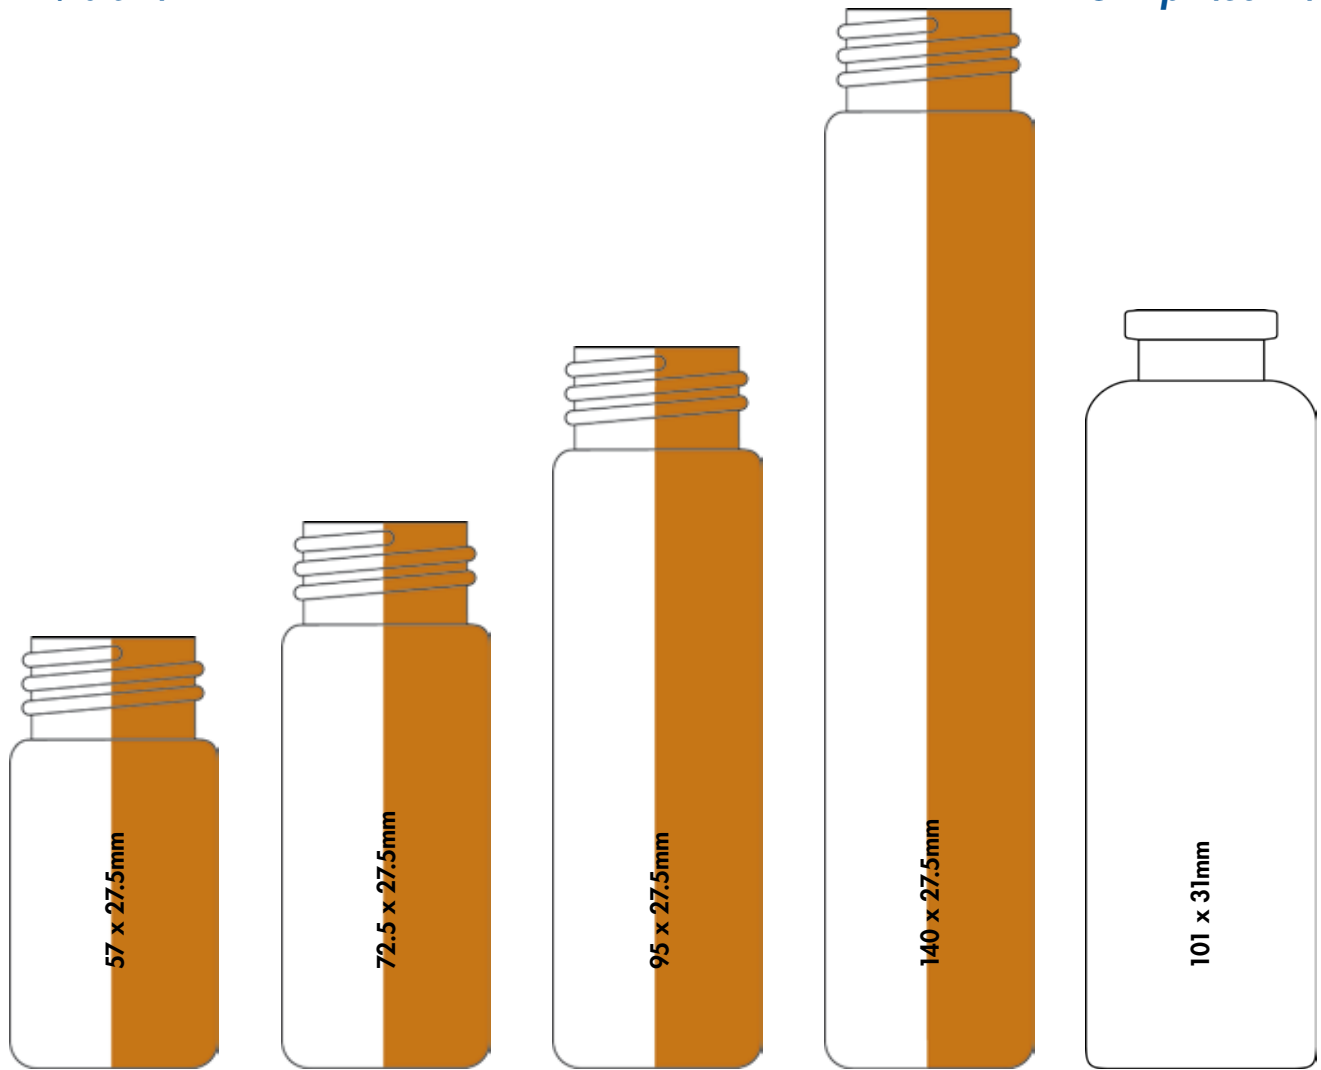

EPA-Vials ND24

Crimp Neck ND20

24 09 0589
24 09 0927
12, 19

24 09 0839
24 09 0923
12, 19

24 09 0402
24 09 0928
12, 19

24 09 1089
24 09 1090
12, 19

20 09 0289
10

Storage Vials

20 09 0343
10

15 09 1703
15 09 1774
19

15 09 1657
15 09 1800
19

18 09 1704
19

20 09 1705
19

Headspace ND20

Headspace ND20

Headspace ND18

Snap Cap Vials

Micro-Inserts for wide opening

Micro-Inserts for small opening

Screw Neck ND13

Shell Vials, 4ml (Insert)

Crimp Neck ND8

Inserts for 96 Position Block Systems (RITTER)

Shell Vials, 1ml (Insert)

Crimp Neck ND11

Snap Ring ND11

Shell Vials, 2ml

Short Thread ND9

Screw Neck ND8, small opening

Screw Neck ND10, wide opening