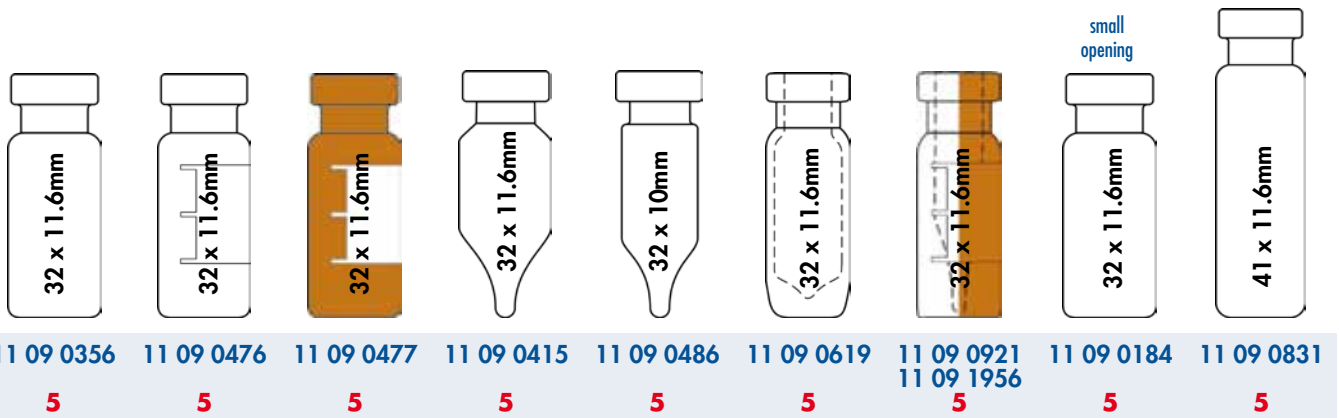

Snap Cap Vials

Micro-Inserts for wide opening

Micro-Inserts for small opening

Screw Neck ND13

Shell Vials, 4ml (Insert)

Crimp Neck ND8

Inserts for 96 Position Block Systems (RITTER)

Shell Vials, 1ml (Insert)

Crimp Neck ND11

Snap Ring ND11

Shell Vials, 2ml

Short Thread ND9

Screw Neck ND8, small opening

Screw Neck ND10, wide opening