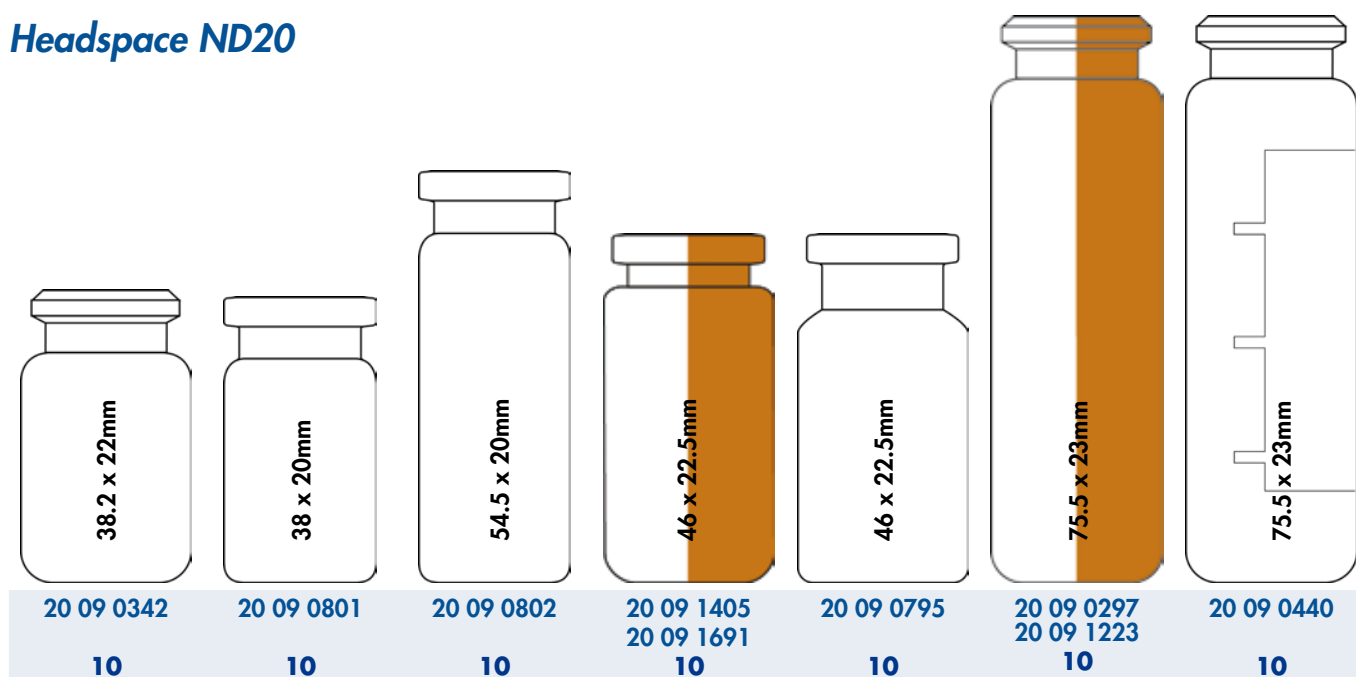

20 09 0343
10

15 09 1703
15 09 1774
19

15 09 1657
15 09 1800
19

18 09 1704
19

20 09 1705
19

Headspace ND20

Headspace ND20

Headspace ND18

Snap Cap Vials

Micro-Inserts for wide opening

Micro-Inserts for small opening

Screw Neck ND13

Shell Vials, 4ml (Insert)

Crimp Neck ND8

Inserts for 96 Position Block Systems (RITTER)

Shell Vials, 1ml (Insert)