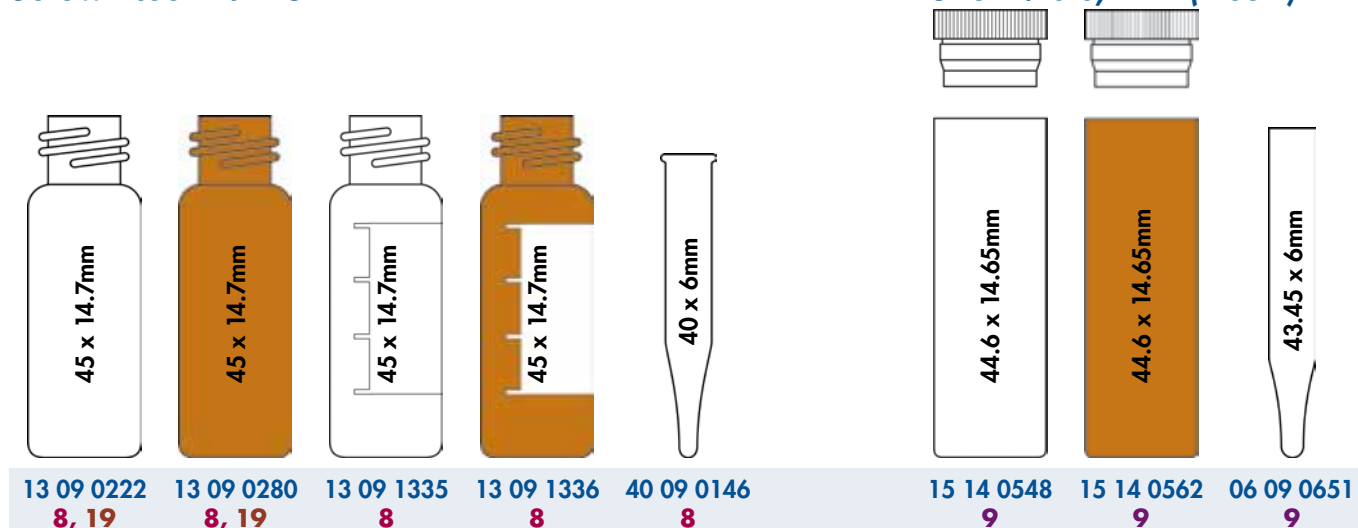

Snap Cap Vials

Micro-Inserts for wide opening

Micro-Inserts for small opening

Screw Neck ND13

Shell Vials, 4ml (Insert)

Crimp Neck ND8

Inserts for 96 Position Block Systems (RITTER)

Shell Vials, 1ml (Insert)

Crimp Neck ND11

Snap Ring ND11

Shell Vials, 2ml

Short Thread ND9

Screw Neck ND8, small opening

Screw Neck ND10, wide opening