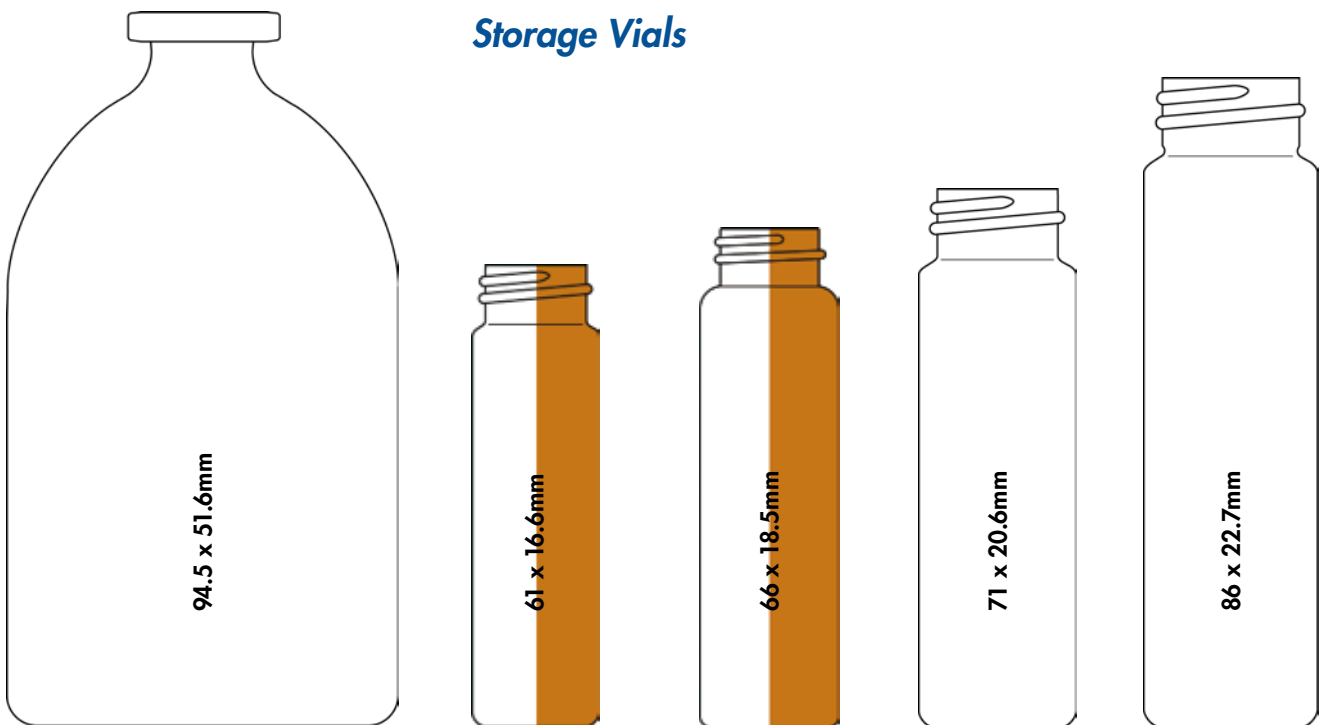

EPA-Vials ND24

Crimp Neck ND20

24 09 0589
24 09 0927
12, 19

24 09 0839
24 09 0923
12, 19

24 09 0402
24 09 0928
12, 19

24 09 1089
24 09 1090
12, 19

20 09 0289
10

Storage Vials

20 09 0343
10

15 09 1703
15 09 1774
19

15 09 1657
15 09 1800
19

18 09 1704
19

20 09 1705
19

Headspace ND20

Headspace ND20

Headspace ND18

Snap Cap Vials

Micro-Inserts for wide opening

Micro-Inserts for small opening

Screw Neck ND13

Shell Vials, 4ml (Insert)

Crimp Neck ND8

Inserts for 96 Position Block Systems (RITTER)

Shell Vials, 1ml (Insert)

Crimp Neck ND11

Snap Ring ND11

Shell Vials, 2ml

Short Thread ND9

Screw Neck ND8, small opening

Screw Neck ND10, wide opening