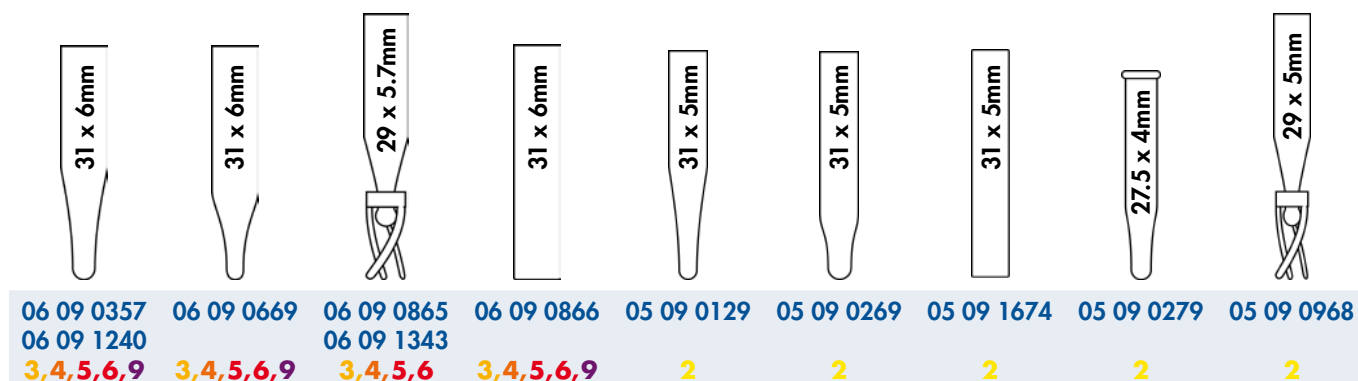

20 09 0343
10

15 09 1703
15 09 1774
19

15 09 1657
15 09 1800
19

18 09 1704
19

20 09 1705
19

Headspace ND20

Headspace ND20

Headspace ND18

Snap Cap Vials

Micro-Inserts for wide opening

Micro-Inserts for small opening

Screw Neck ND13

Shell Vials, 4ml (Insert)

Crimp Neck ND8

Inserts for 96 Position Block Systems (RITTER)

Shell Vials, 1ml (Insert)

Crimp Neck ND11

Snap Ring ND11

Shell Vials, 2ml

Short Thread ND9

Screw Neck ND8, small opening

Screw Neck ND10, wide opening