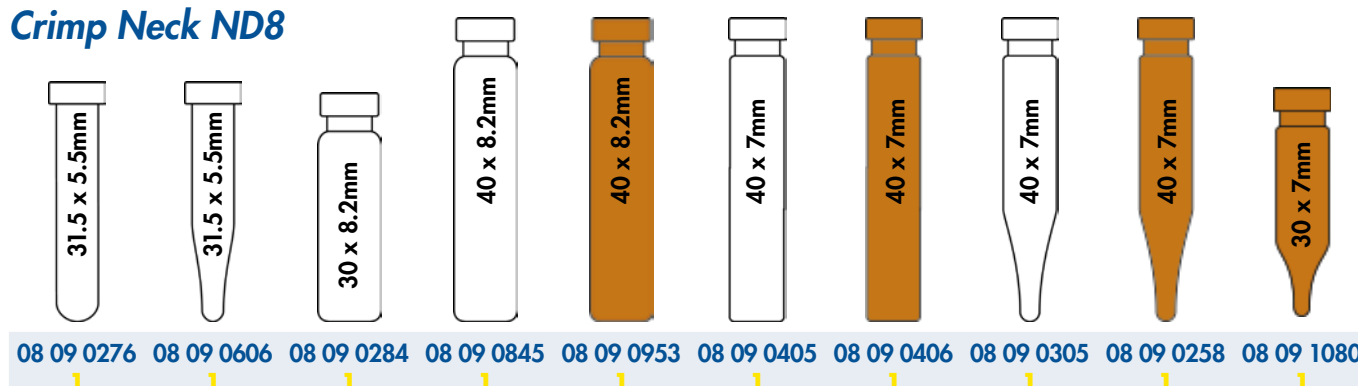

Snap Cap Vials

Micro-Inserts for wide opening

Micro-Inserts for small opening

Screw Neck ND13

Shell Vials, 4ml (Insert)

Crimp Neck ND8

Inserts for 96 Position Block Systems (RITTER)

Shell Vials, 1ml (Insert)

Crimp Neck ND11

Snap Ring ND11

Shell Vials, 2ml

Short Thread ND9

Screw Neck ND8, small opening

Screw Neck ND10, wide opening