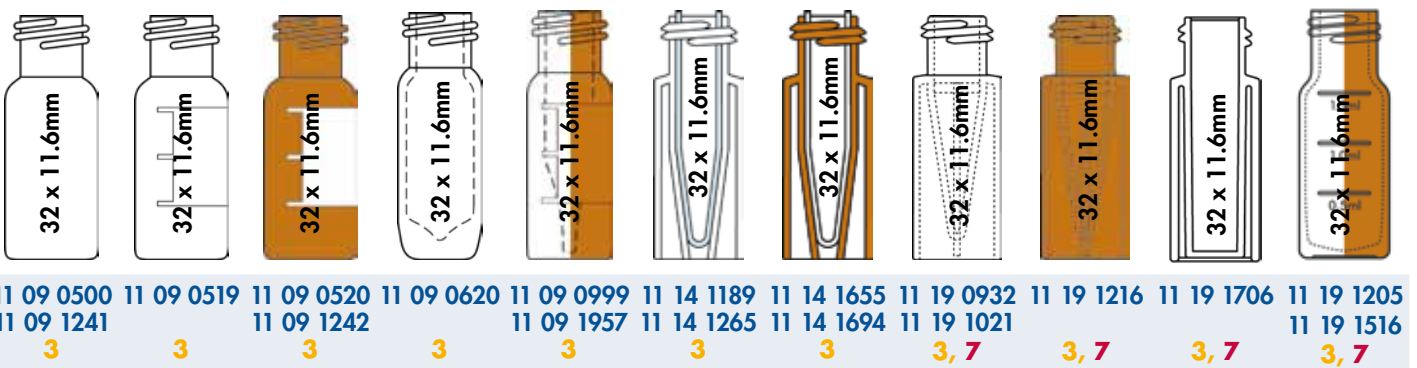

Crimp Neck ND11

Snap Ring ND11

Shell Vials, 2ml

Short Thread ND9

Screw Neck ND8, small opening

Screw Neck ND10, wide opening